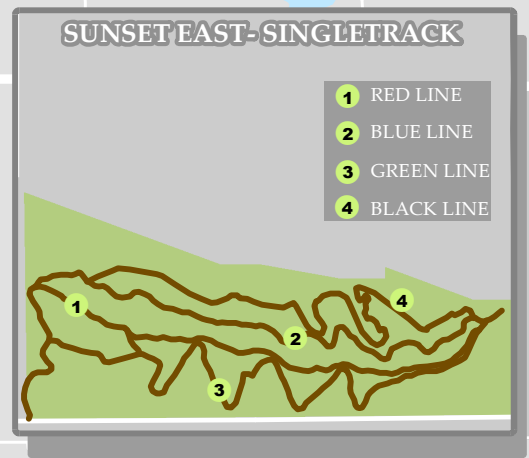

TOWN OF ERIE 2019 RECREATION TRAIL MAP

- 1 ARAPAHOE RIDGE PARK
- 2 COAL CREEK PARK
- 3 COAL MINERS PARK
- 4 COLUMBINE MINE PARK
- 5 COUNTRY FIELDS PARK
- 6 CRESCENT PARK
- 7 ERIE COMMUNITY PARK
- 8 ERIE LAKE
- 9 LEHIGH PARK
- 10 LONGS PEAK PARK
- 11 RELIANCE PARK
- 12 SERENE PARK
- 13 STAR MEADOWS PARK
- 14 THOMAS RESERVOIR
- 15 SUNSET WEST SINGLETRACK
- 16 SUNSET EAST SINGLETRACK

LEGEND

- ERIE COMMUNITY CENTER & LIBRARY
- THE BONEYARD
- TRAILHEAD PARKING
- EXISTING SCHOOLS
- HARD SURFACE TRAIL (CONCRETE OR ASPHALT)
- SOFT SURFACE TRAIL (CRUSHER FINES)
- NATURAL SURFACE/ SINGLETRACK
- SIDEWALK / BIKE LANE OR SHOULDER
- UNDER CONSTRUCTION
- CREEK
- RAILROADS
- POCKET PARK
- PARK
- OPEN SPACE
- BOULDER COUNTY O.S.
- ERIE LAKES
- GOLF COURSE
- TOWN OF ERIE