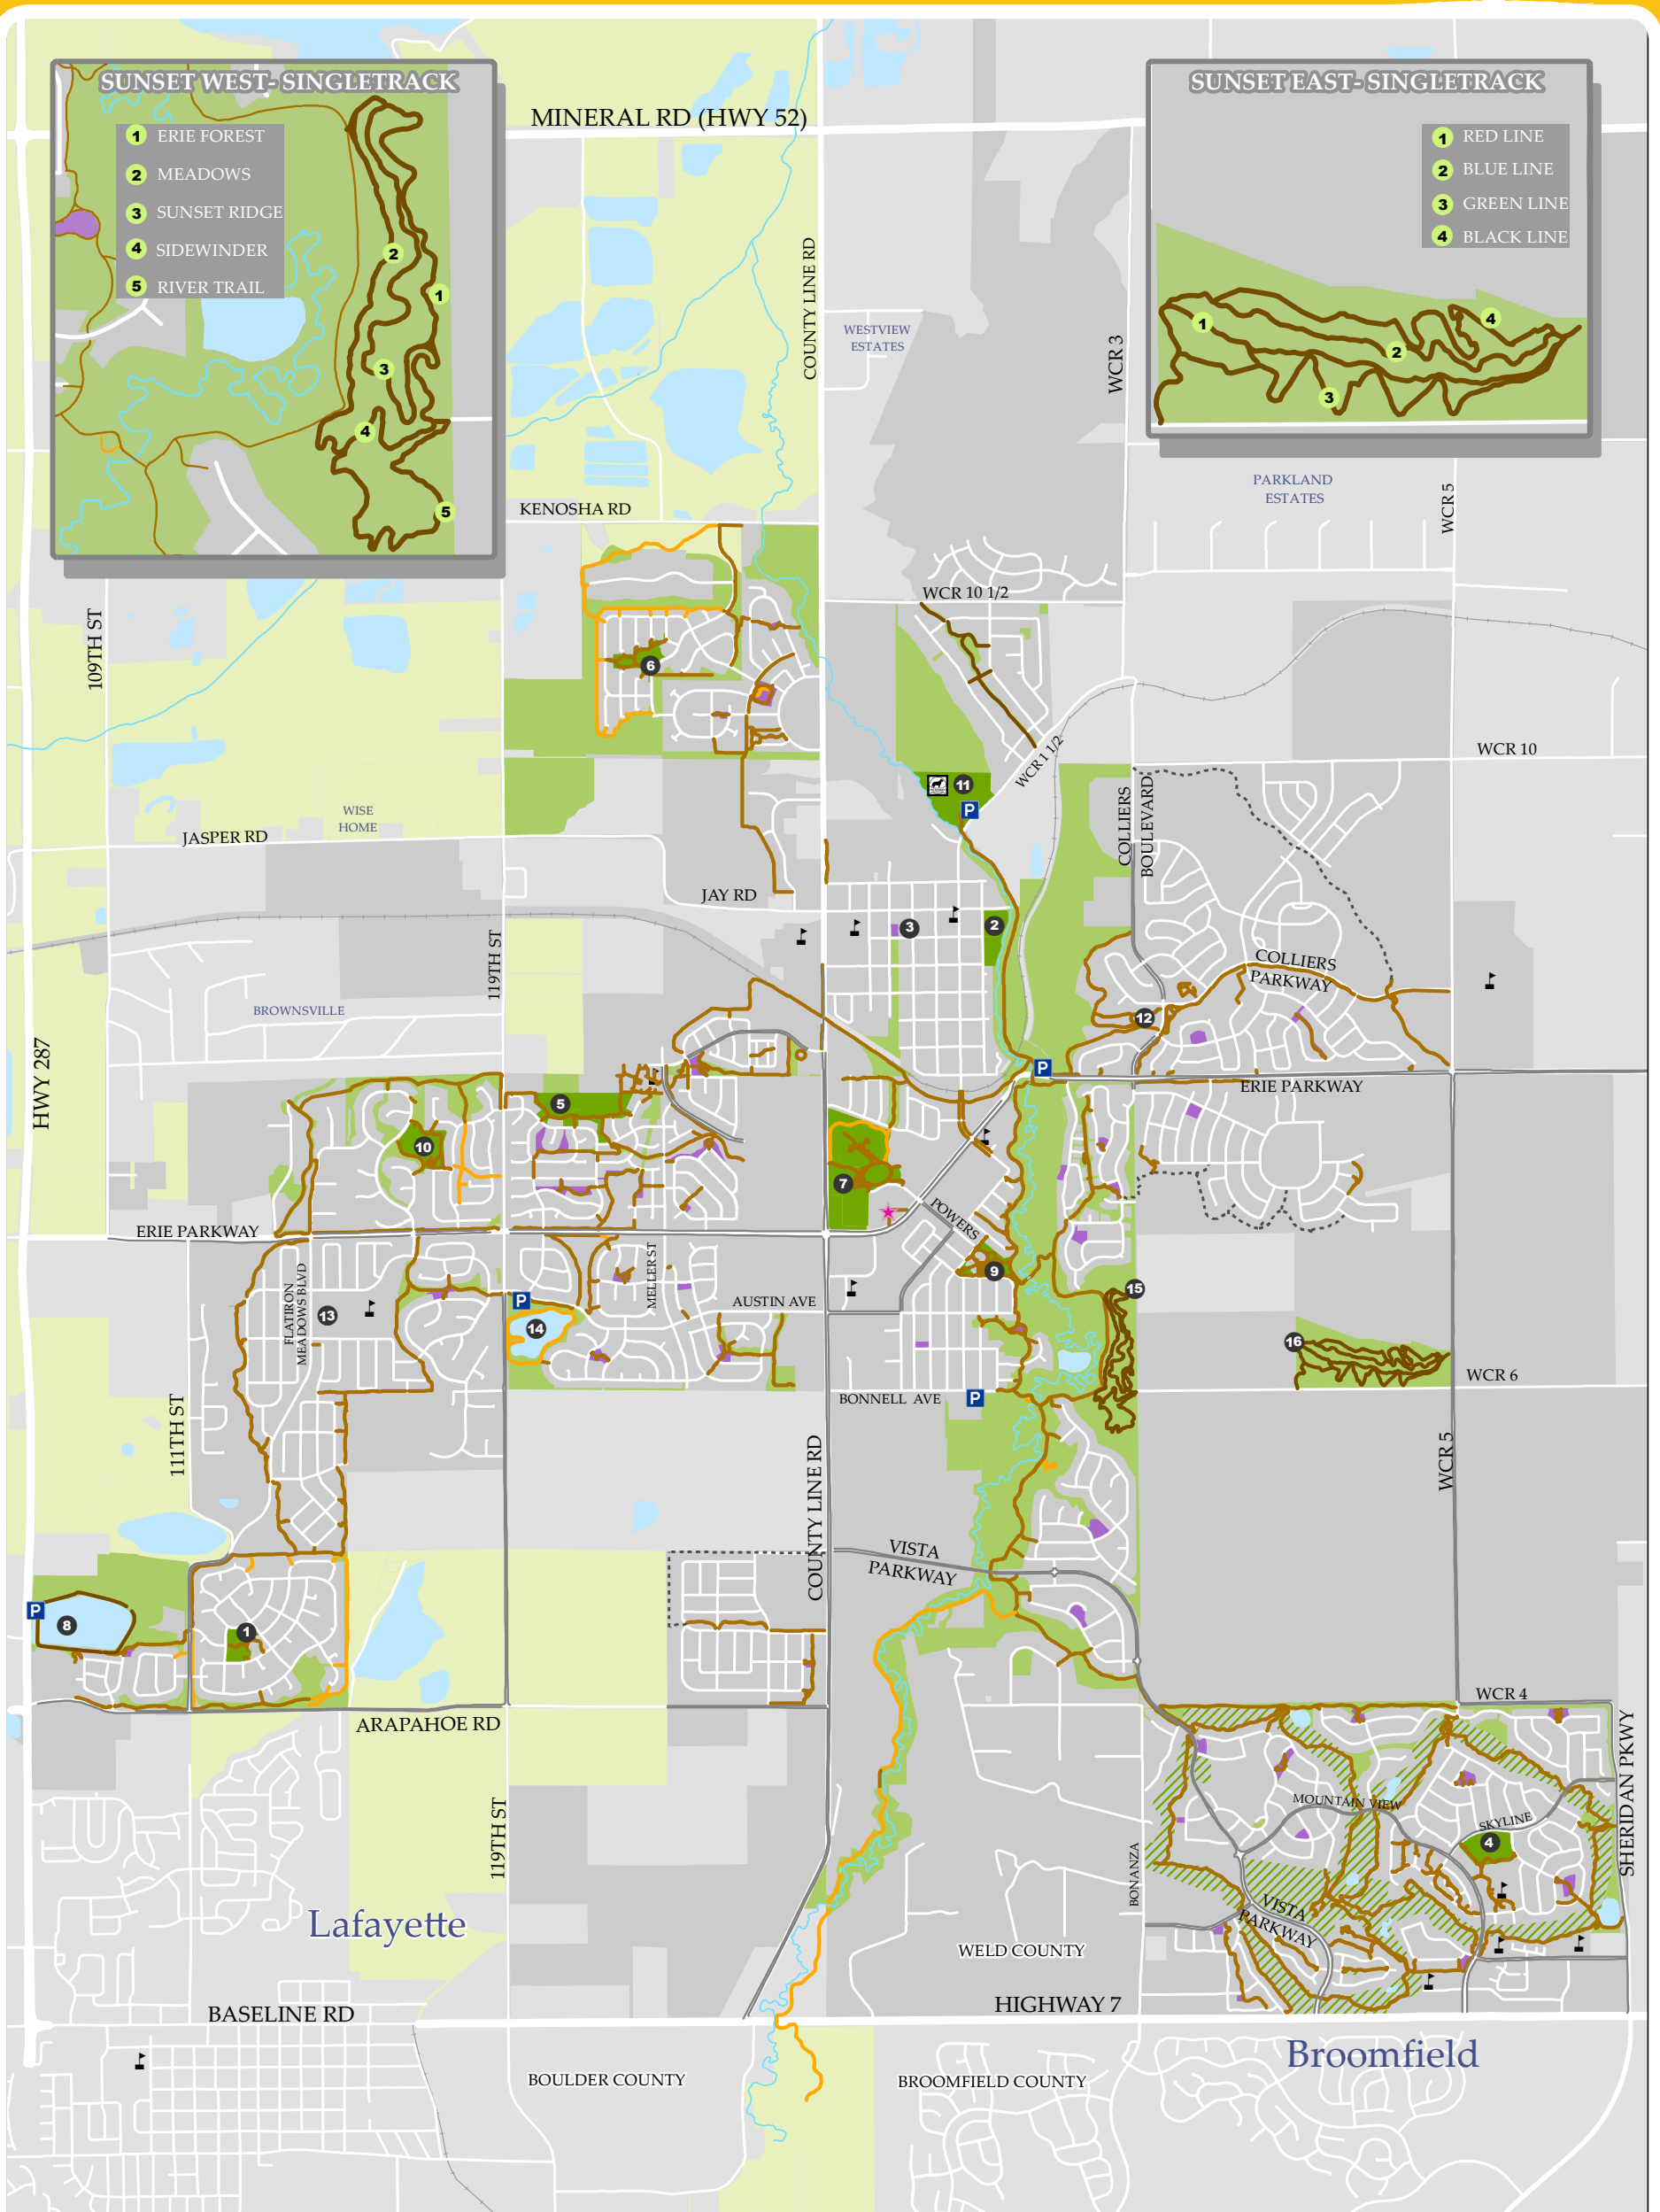

TOWN OF ERIE 2019 RECREATION TRAIL MAP

- 1 ARAPAHOE RIDGE PARK
- 2 COAL CREEK PARK
- 3 COAL MINERS PARK
- 4 COLUMBINE MINE PARK
- 5 COUNTRY FIELDS PARK
- 6 CRESCENT PARK
- 7 ERIE COMMUNITY PARK
- 8 ERIE LAKE
- 9 LEHIGH PARK
- 10 LONGS PEAK PARK
- 11 RELIANCE PARK
- 12 SERENE PARK
- 13 STAR MEADOWS PARK
- 14 THOMAS RESERVOIR
- 15 SUNSET WEST SINGLETRACK
- 16 SUNSET EAST SINGLETRACK

LEGEND

- ERIE COMMUNITY CENTER & LIBRARY
- THE BONEYARD
- TRAILHEAD PARKING
- EXISTING SCHOOLS
- HARD SURFACE TRAIL (CONCRETE OR ASPHALT)
- SOFT SURFACE TRAIL (CRUSHER FINES)
- NATURAL SURFACE/ SINGLETRACK
- SIDEWALK / BIKE LANE OR SHOULDER
- UNDER CONSTRUCTION
- CREEK
- RAILROADS
- POCKET PARK
- PARK
- OPEN SPACE
- BOULDER COUNTY O.S.
- ERIE LAKES
- GOLF COURSE
- TOWN OF ERIE

Updated: 3/25/2019