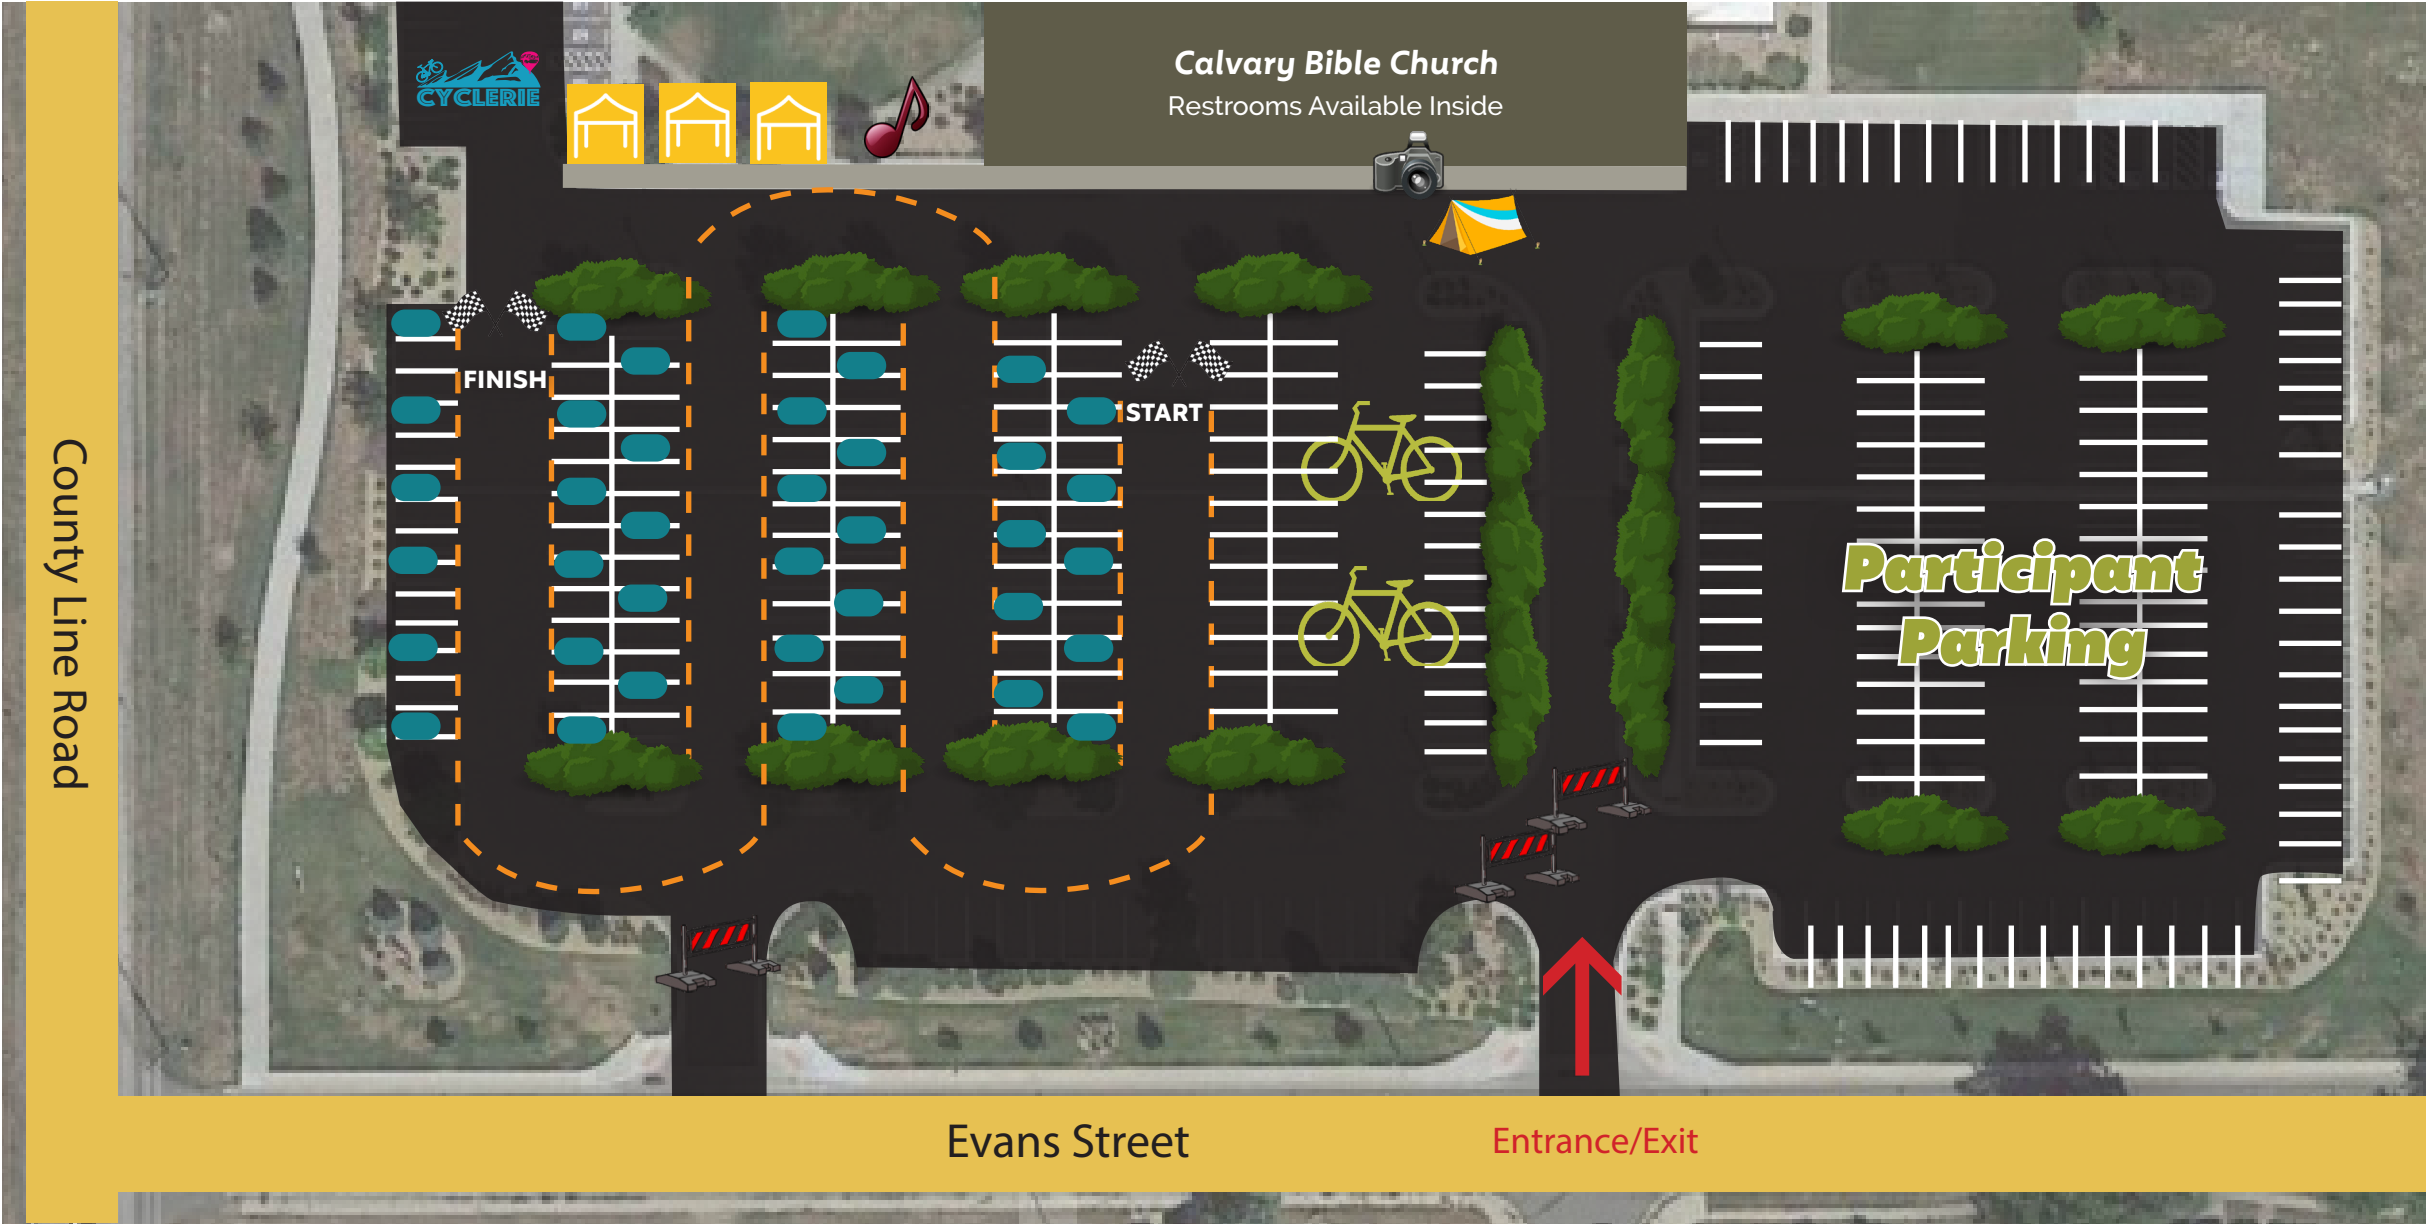

EVENT MAP - Strider Bike Derby

KEY					
	Check-In Tent		Race Boundary		DJ
	Racer Staging Area		Spectator Seating - "Stables"		Photo Booth
	Race Start/Finish Line		Vendor Row		Obstacle Course
<i>Restrooms available for use inside of facility</i>					